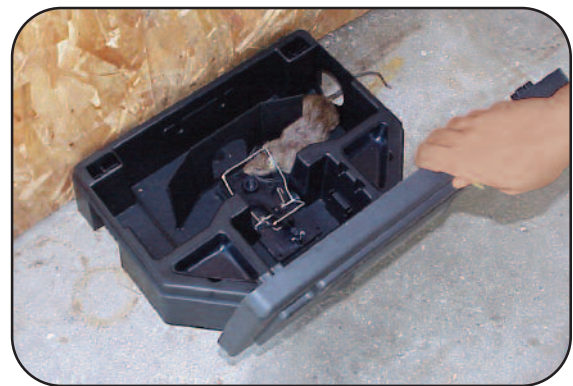

A E G I S[®]

Built for speed.

a d v a n c e d r o d e n t c o n t r o l t e c h n o l o g y

- A new category in rodent control technology.
- Maximum tamper-resistant rodenticide, glue board or rat snap trap placements.
- The “ONE” for sensitive accounts.
- Enhances your professional image.

Aegis® Modular System, an evolution in rodent control!

When you need a multi-functional system, when you need to conceal your work, or when you need flexibility in your rodent control program, you need the Aegis Modular System! The Aegis Modular System allows you to perform quality work in a minimum amount of time.

- Maximizes your profits; fastest to service, one modular system to the next.
- The “ONE” for IPM in schools, food service, hospitals and other sensitive accounts.
- Prevents access by non-target pets and people.
- One universal key opens all Aegis products.
- Lid opens away from wall and provides a convenient surface for recording service information.
- Long service life, rotating hinge and heavy-duty construction means less replacement and lower cost.
- Remove bait tray and insert the Kness Big Snap-E® rat trap for tamper-resistant trapping.
- Remove baffle and insert the Atlantic Paste 48R glue board for monitoring/control of rodents.
- Drain holes keep bait drier, fresher and more palatable.
- Vertical and horizontal rods secure Generation™ or Maki® mini-blocks.
- Anchor points provide securing options.
- Easy to service and clean.

The modular system allows concealment of glue board rodent control.

The modular system becomes a convenient way to snap trap rats with the Kness Big Snap-E.

A E G I S[®]
Built for speed.